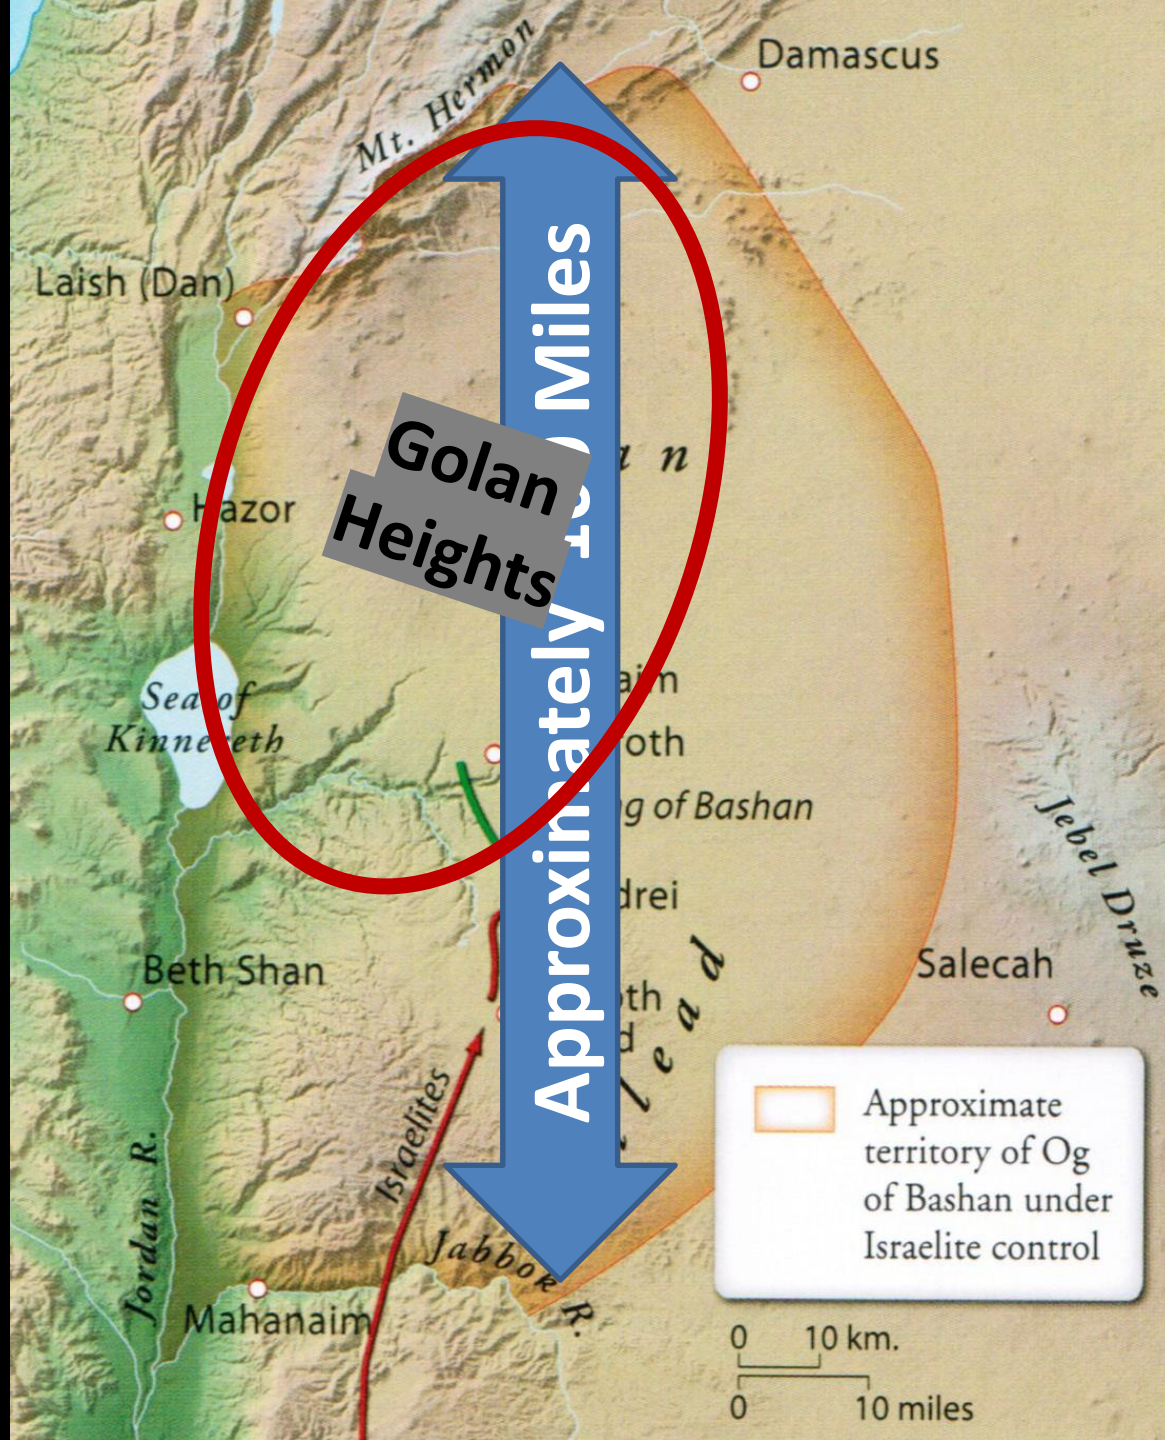

Coburg Road Church of Christ - May 29, 2019

Deuteronomy #2

MOUNT NEBO

The Plains of Moab

DEUTERONOMY 1:3-7

DEUTERONOMY 1:19f, 26f, 34-37

DEUTERONOMY

2:1-5 Leave Esau (Edom) Alone

2:9 Leave Moab (Lot's sons) Alone

2:19 Leave Ammon (Lot's son's) Alone

2:32-37 Destroy Sihon, King of Amorites

Golan Heights

Approximately 10 Miles

Approximate territory of Og of Bashan under Israelite control

0 10 km.
0 10 miles