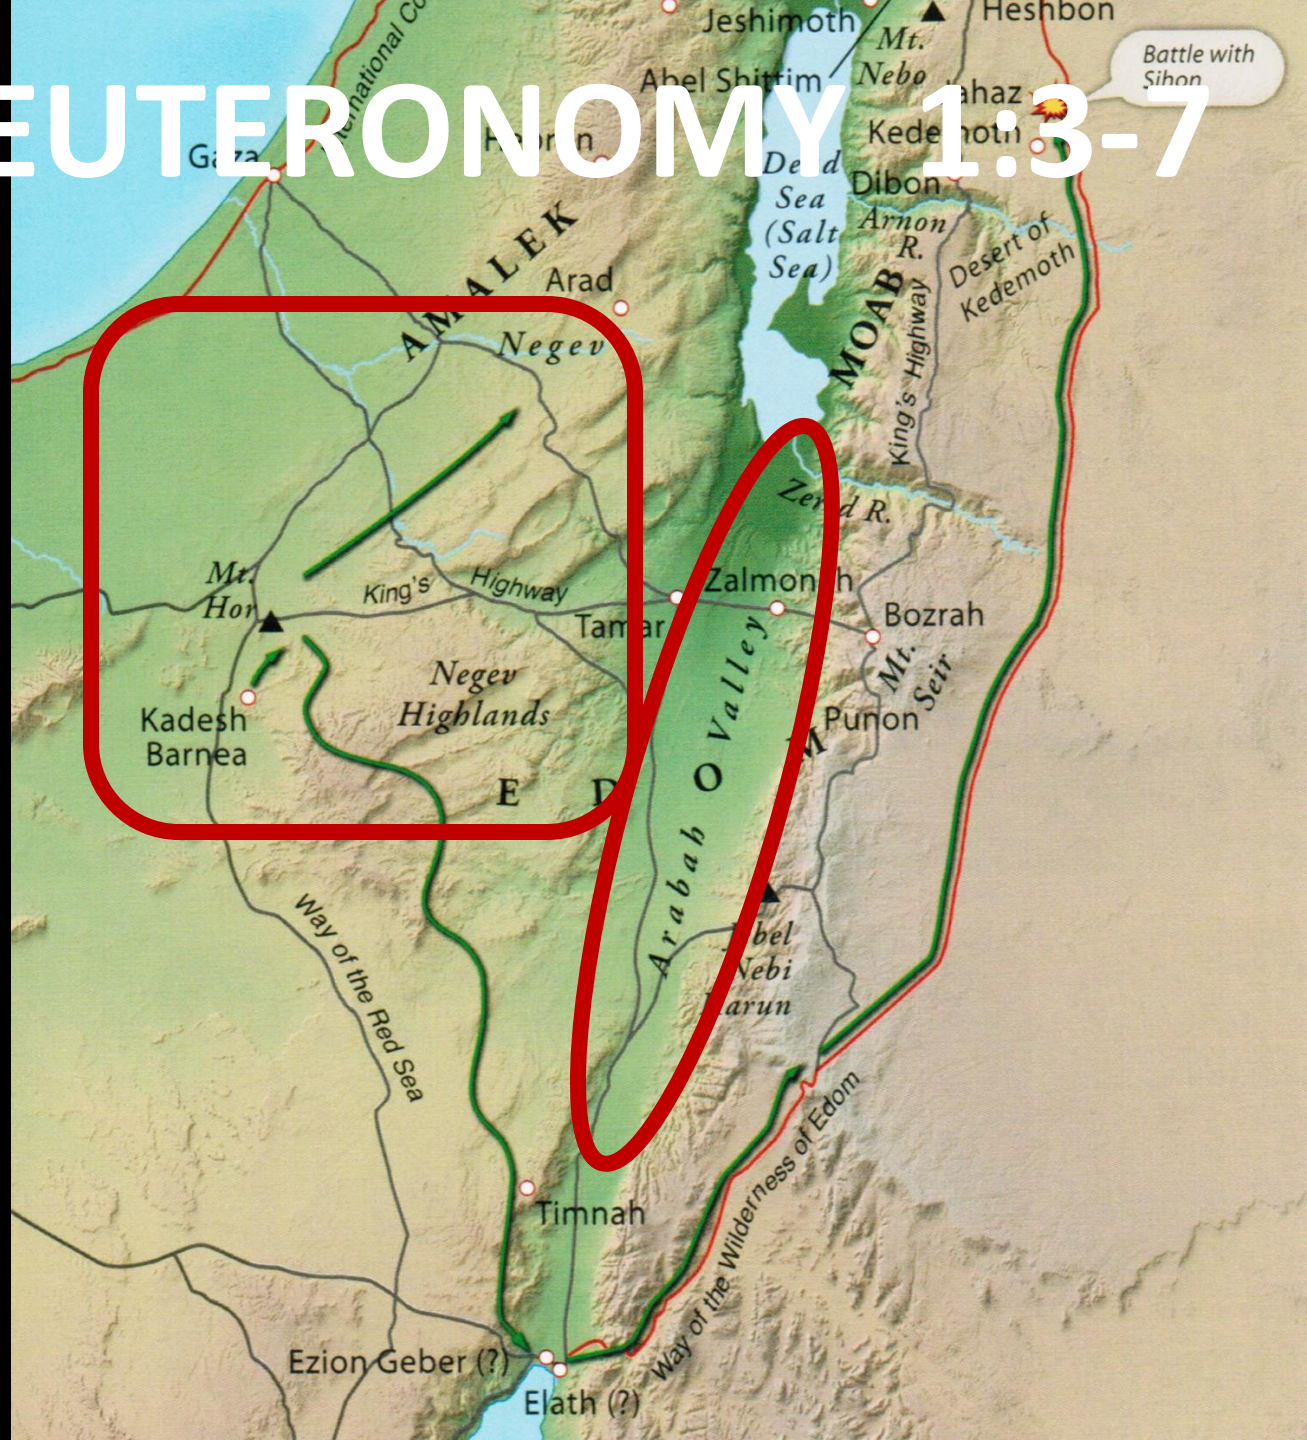

Coburg Road Church of Christ - May 29, 2019

Deuteronomy #2

MOUNT NEBO

The Plains of Moab

DEUTERONOMY 1:3-7

DEUTERONOMY 1:19f, 26f, 34-37

DEUTERONOMY

2:1-5 Leave Esau (Edom) Alone

2:9 Leave Moab (Lot's sons) Alone

2:19 Leave Ammon (Lot's son's) Alone

2:32-37 Destroy Sihon, King of Amorites

Golan Heights

Approximately 10 Miles

Approximate territory of Og of Bashan under Israelite control

0 10 km.
0 10 miles