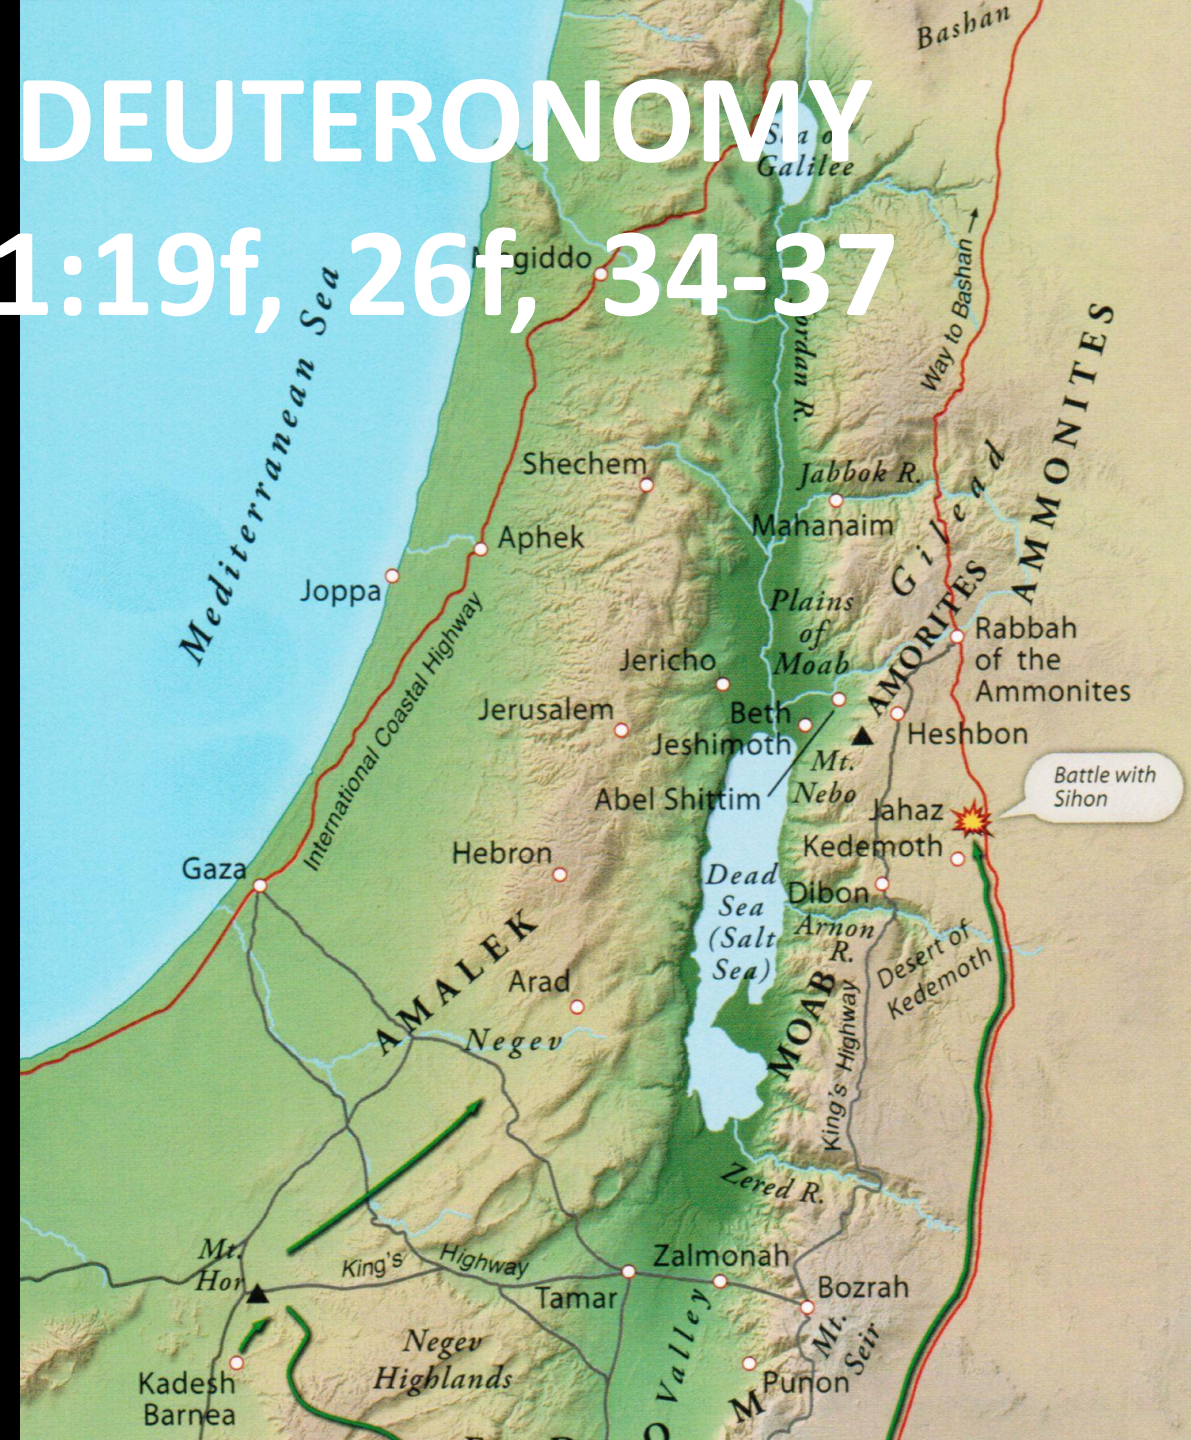

Coburg Road Church of Christ - May 29, 2019

Deuteronomy #2

MOUNT NEBO

The Plains of Moab

DEUTERONOMY 1:3-7

DEUTERONOMY 1:19f, 26f, 34-37

DEUTERONOMY

2:1-5 Leave Esau (Edom) Alone

2:9 Leave Moab (Lot's sons) Alone

2:19 Leave Ammon (Lot's son's) Alone

2:32-37 Destroy Sihon, King of Amorites

Golan Heights

Approximately 10 Miles

Approximate territory of Og of Bashan under Israelite control

0 10 km.
0 10 miles