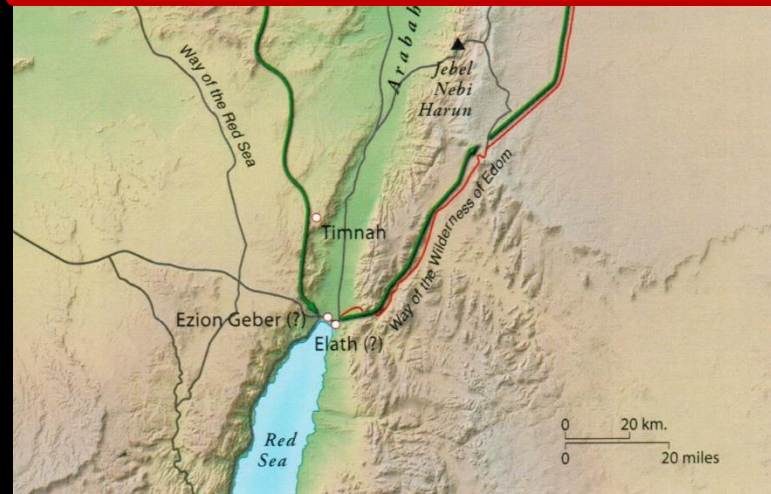

Coburg Road Church of Christ - May 29, 2019

Deuteronomy #2

MOUNT NEBO

The Plains of Moab

DEUTERONOMY 1:3-7

DEUTERONOMY 1:19f, 26f, 34-37

DEUTERONOMY

2:1-5 Leave Esau (Edom) Alone

2:9 Leave Moab (Lot's sons) Alone

2:19 Leave Ammon (Lot's son's) Alone

2:32-37 Destroy Sihon, King of Amorites

Golan Heights

Approximately 10 Miles

Approximate territory of Og of Bashan under Israelite control